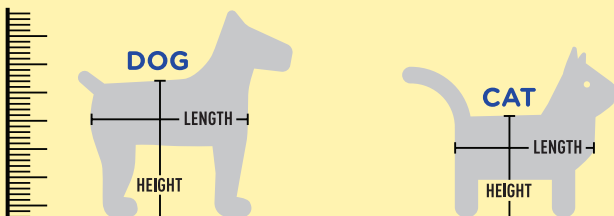

How to measure your pet for a travel carrier.

LENGTH: Measure from front of chest to rear
HEIGHT: Measure from floor to back
WEIGHT: Do not exceed maximum weight limit

Trixie, Germany
Car Seat Cover