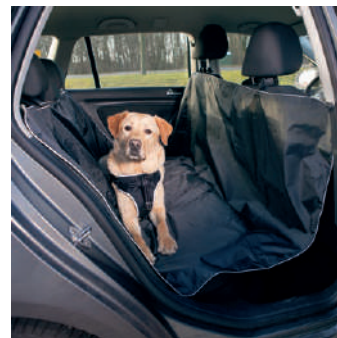

For back of car. Belt slits make it possible to buckle the dog up. Push-in flaps for lateral attachment. Plastic discs on elastic provide better hold between seat and seatback. With reflective piping. Protects against dirt and pet hair. Easy fitting & removal.

CODE	13472
DIMENSION	1.45 x 1.60 meters
COLOUR	Black
MRP	₹ 2,500